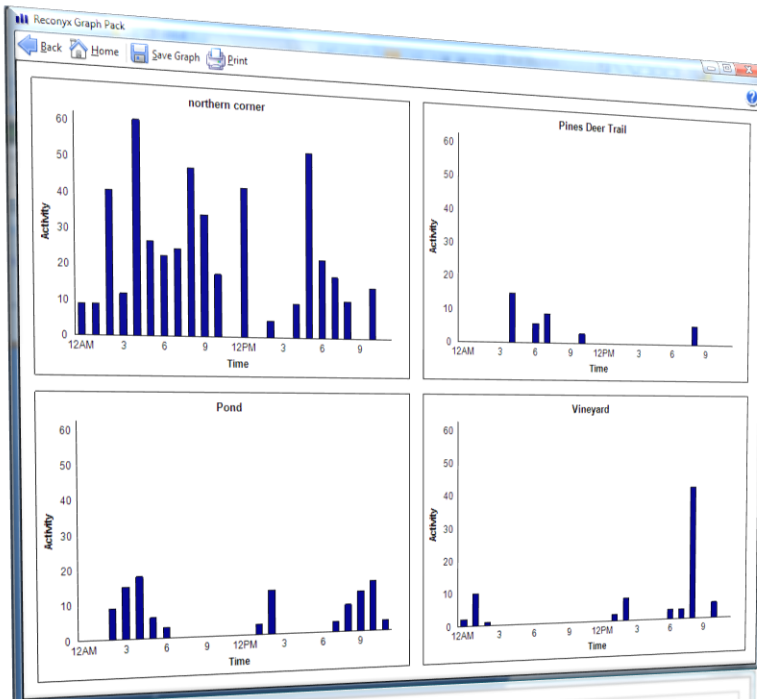

Graph Pack

RECONYX introduces the next level in scouting camera data analysis with our new Graph Pack™ software.

Graph Pack™ easily generates graphical reports that allow you to track and analyze animal activity based upon Time, Date, Temperature* and Moon Phase.

Get serious about using your scouting camera data to make better decisions. Get Graph Pack™ today.

FEATURES

- Hourly, daily, and monthly activity graphs
- Temperature based activity graphs (* available with RECONYX images only)
- Moon phase activity graphs
- Printing and exporting capabilities
- Synchronization with RECONYX BuckView and MapView images (MapView/BuckView not required)

HIGHLIGHTS / BENEFITS

- Intuitive and easy to use
- Easily compare activity between many camera locations
- Get more out of your digital game camera investment
- Works with ALL digital game cameras

ONLY \$14.99 @